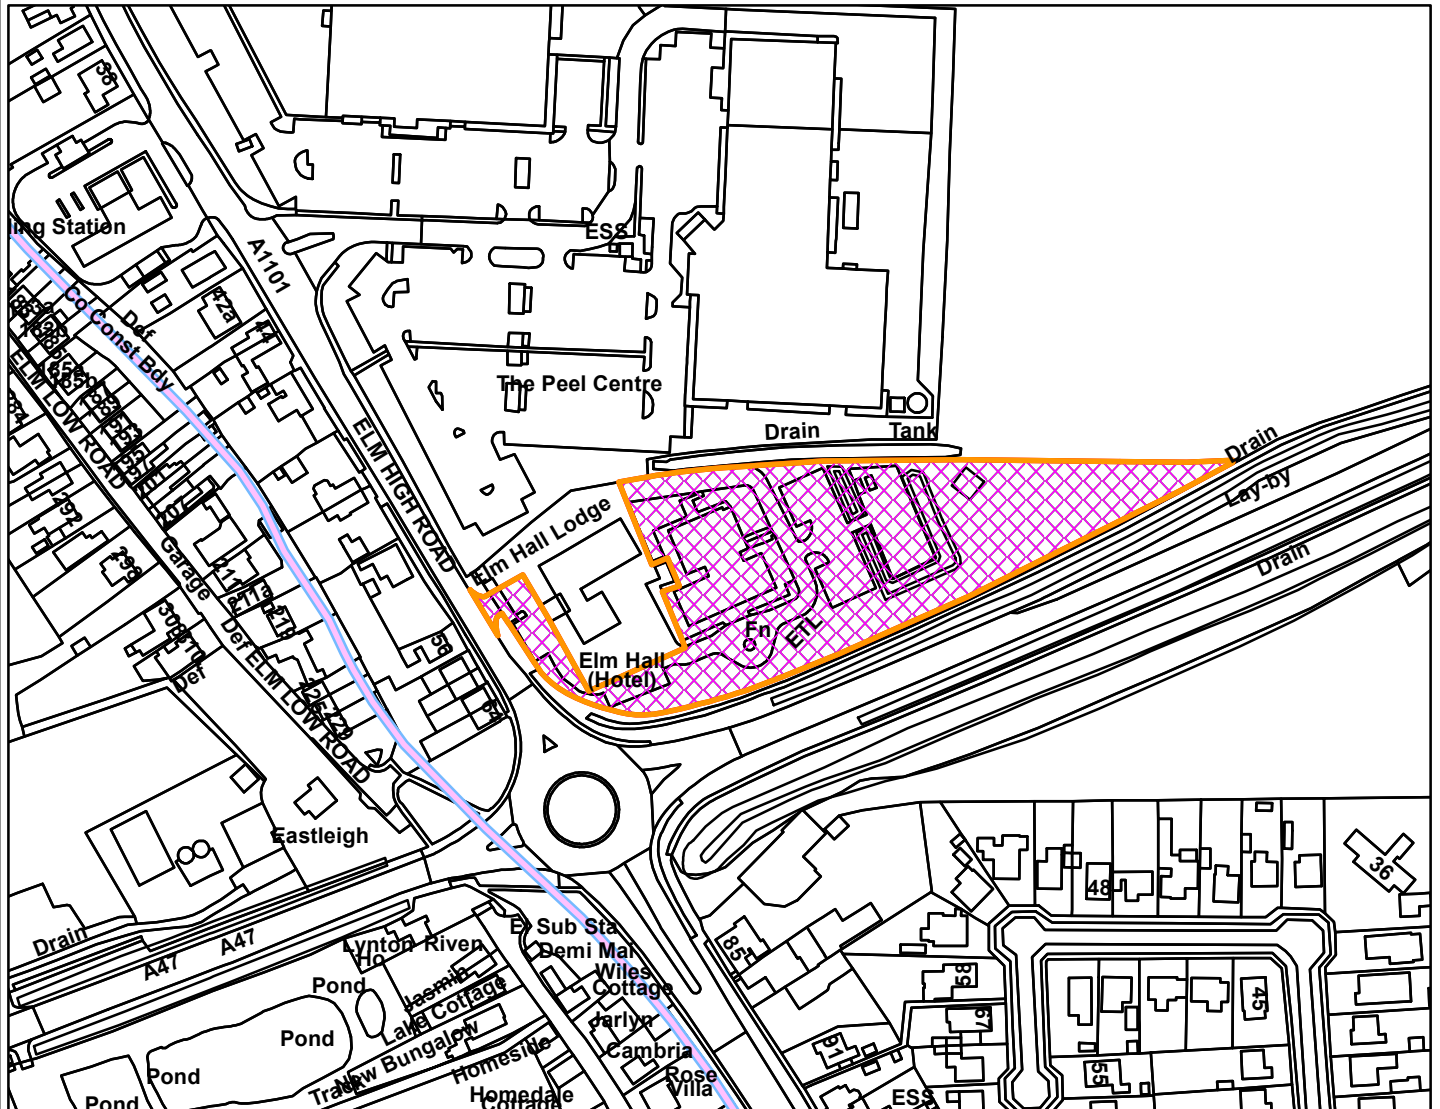

Elme Hall Hotel 69 Elm High Road Emneth Wisbech PE14 0DQ

Legend

[Empty legend box]

Scale: 1:2,500

Reproduced from the Ordnance Survey map with permission of the Controller of His Majesty's Stationery Office © Crown Copyright 2023.

Unauthorised reproduction infringes Crown Copyright and may lead to prosecution or civil proceedings.

Organisation	BCKLWN
Department	Department
Comments	
Date	24/10/2024
MSA Number	0100024314